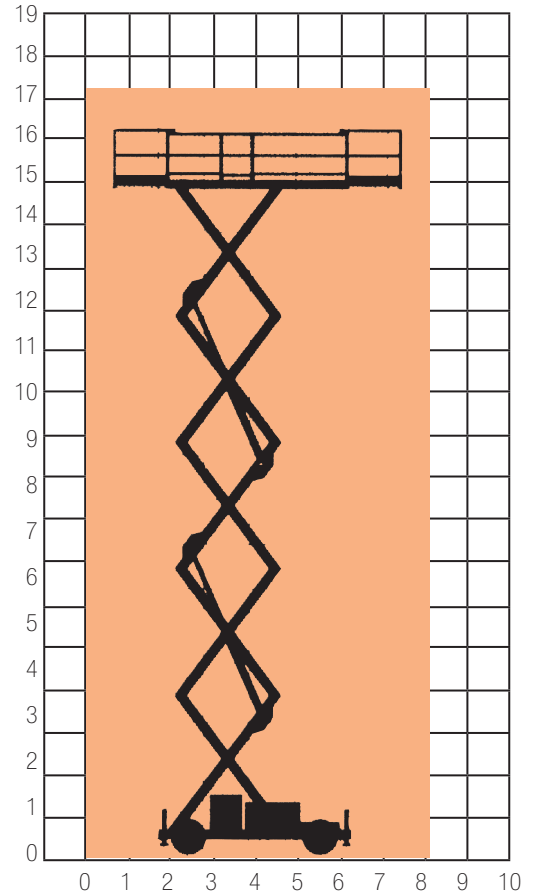

## S50D

## 15 -18m

### SPECIFICATION

<b>Reach Height</b>	17.20m
<b>Platform Height</b>	15.20m
<b>Length (Unextended)</b>	4.67m
<b>Closed Height (Stowed)</b>	3.12m
<b>Width</b>	2.33m
<b>Lifting Capacity</b>	680kg
<b>Roll Out Extension</b>	2.40m
<b>Weight</b>	6,069kg
<b>Power</b>	Diesel
<b>Model Featured</b>	Skyjack SJ9250D