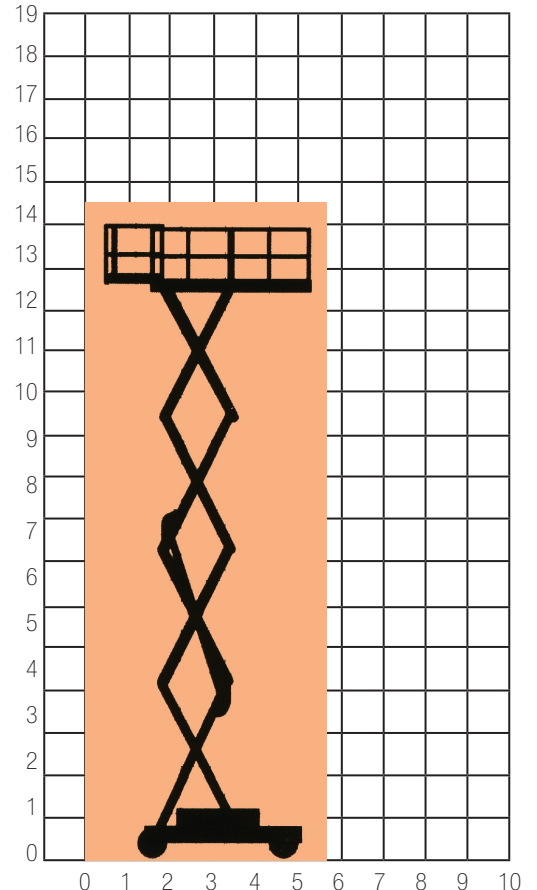

SCISSORS

S41D

12 -15m

SPECIFICATION

Reach Height	14.50m
Platform Height	12.50m
Length (Unextended)	3.49m
Closed Height (Stowed)	2.89m
Width	2.34m
Lifting Capacity	680kg
Roll Out Extension	2.40m
Weight	5,915kg
Power	Diesel
Model Featured	Skyjack SJ8841D