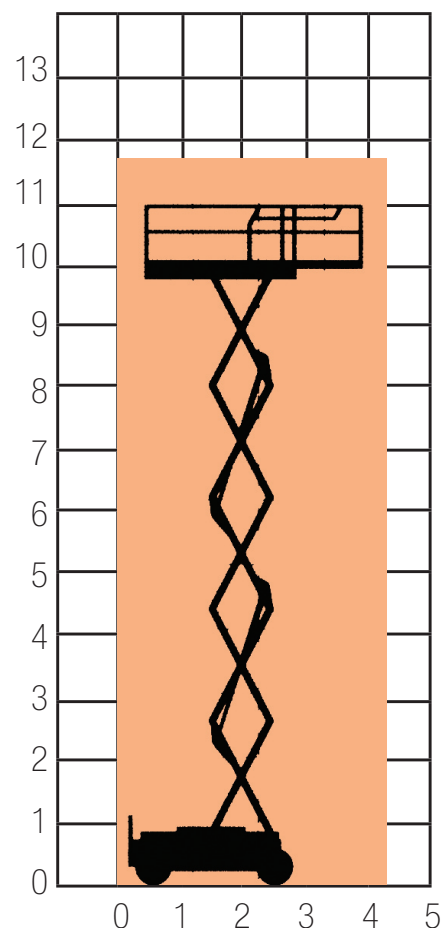

## 10 -14m

### SPECIFICATION

<b>Reach Height</b>	11.75m
<b>Platform Height</b>	9.75m
<b>Length (Unextended)</b>	2.44m
<b>Closed Height (Stowed)</b>	2.44m
<b>Width</b>	0.81m
<b>Lifting Capacity</b>	227kg
<b>Roll Out Extension</b>	0.92m
<b>Weight</b>	2,352kg
<b>Power</b>	Electric
<b>Model Featured</b>	Genie GS3232