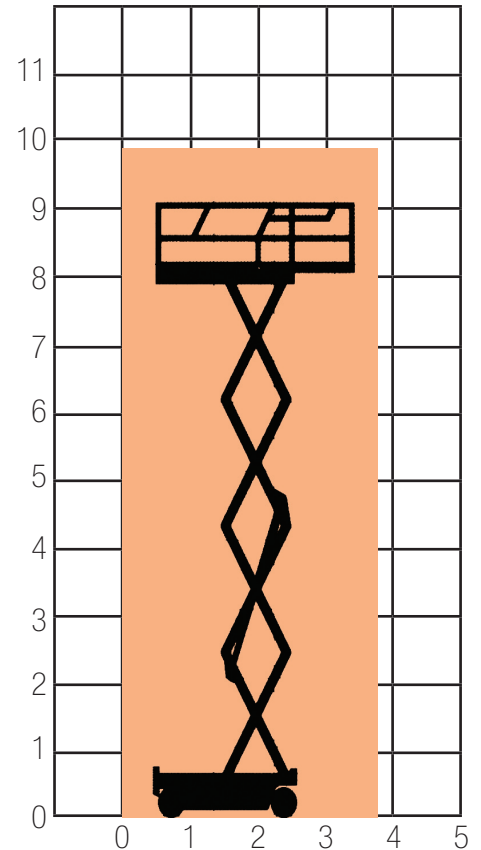

SCISSORS

S26NE

Up to 10m

SPECIFICATION

Reach Height	9.90m
Platform Height	7.90m
Length (Unextended)	2.32m
Closed Height (Stowed)	2.27m
Width	0.81m
Lifting Capacity	227kg
Roll Out Extension	0.90m
Weight	1,864kg
Power	Electric
Model Featured	Skyjack SJ3226