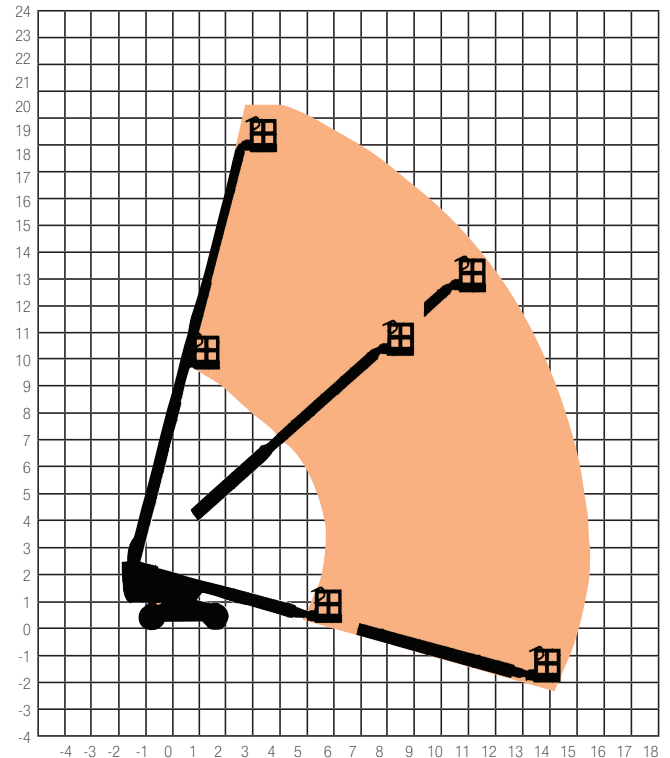

## BS60D

## 18 - 25m

### SPECIFICATION

|                               |              |
|-------------------------------|--------------|
| <b>Reach Height</b>           | 20.30m       |
| <b>Platform Height</b>        | 18.60m       |
| <b>Horizontal Outreach</b>    | 15.48m       |
| <b>Length (Unextended)</b>    | 8.51m        |
| <b>Closed Height (Stowed)</b> | 2.72m        |
| <b>Width</b>                  | 2.50m        |
| <b>Turning Radius</b>         | 5.54m        |
| <b>Rotation</b>               | 360°         |
| <b>Cage Dimensions</b>        | 0.76 x 1.83m |
| <b>Lifting Capacity</b>       | 227kg        |
| <b>Weight</b>                 | 9,385kg      |
| <b>Power</b>                  | Diesel       |
| <b>Model Featured</b>         | Genie S60    |