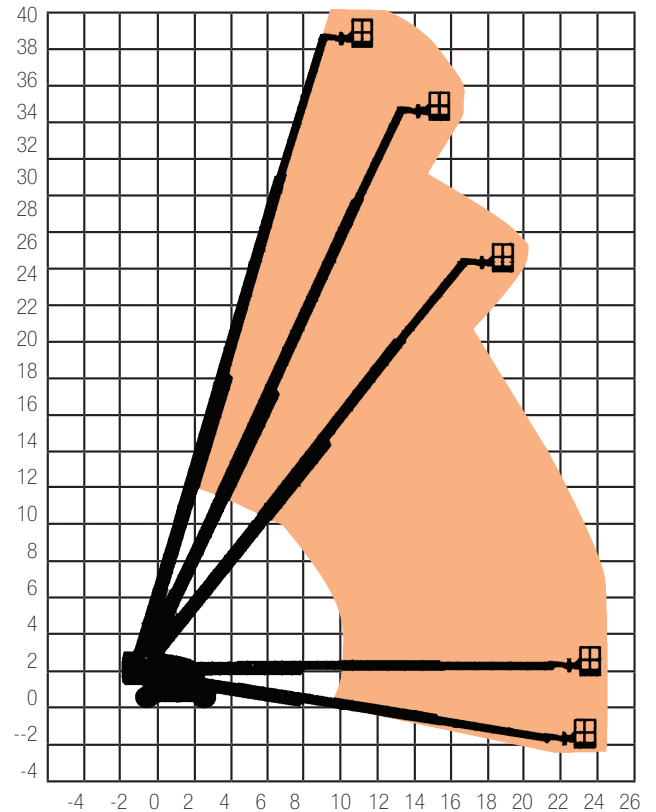

## 25 - 40m

### SPECIFICATION

<b>Reach Height</b>	40.15m
<b>Platform Height</b>	38.15m
<b>Horizontal Outreach</b>	24.68m
<b>Length (Unextended)</b>	14.25m
<b>Closed Height (Stowed)</b>	3.07m
<b>Width</b>	3.35m
<b>Turning Radius</b>	13.13m
<b>Rotation</b>	360°
<b>Cage Dimensions</b>	0.76 x 1.83m
<b>Lifting Capacity</b>	227kg
<b>Weight</b>	20,248kg
<b>Power</b>	Diesel
<b>Model Featured</b>	Genie S125