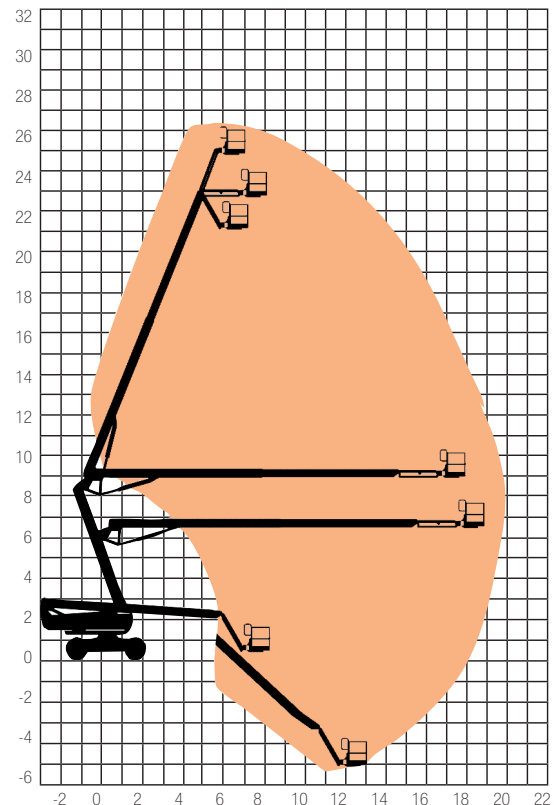

## BA80D

## 25 - 32m

### SPECIFICATION

<b>Reach Height</b>	25.77m
<b>Platform Height</b>	23.77m
<b>Horizontal Outreach</b>	18.29m
<b>Length (Unextended)</b>	11.27m
<b>Closed Height (Stowed)</b>	3.00m
<b>Width</b>	2.49m
<b>Turning Radius</b>	4.57m
<b>Rotation</b>	360°
<b>Cage Dimensions</b>	0.76 x 1.83m
<b>Lifting Capacity</b>	227kg
<b>Weight</b>	17,010kg
<b>Power</b>	Diesel
<b>Model Featured</b>	Genie Z80/60D