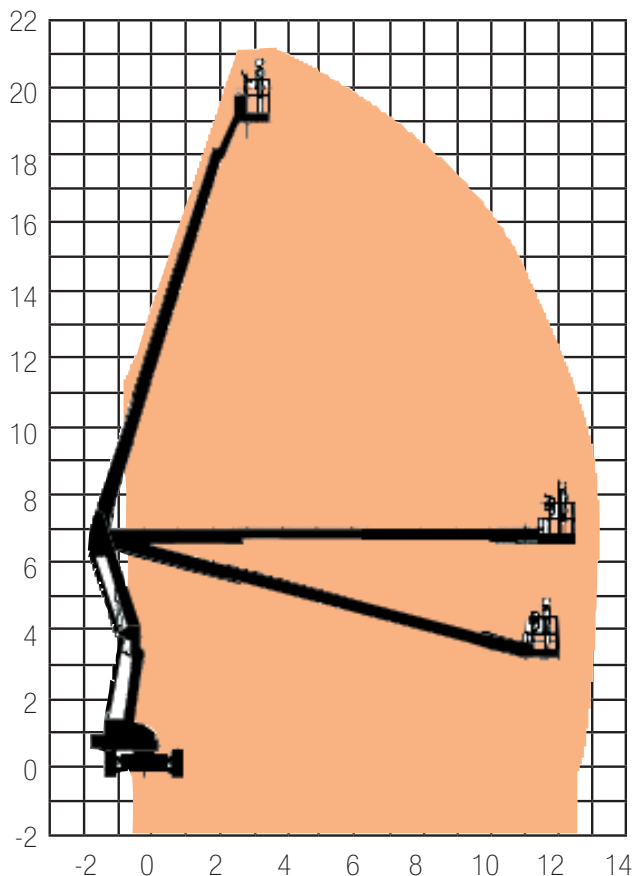

BOOMS Articulating

BA63D

18 - 25m

SPECIFICATION

Reach Height	21.20m
Platform Height	19.20m
Horizontal Outreach	13.20m
Length (Unextended)	6.25m
Closed Height (Stowed)	2.15m
Width	2.25m
Turning Radius	3.97m
Rotation	355°
Cage Dimensions	0.70 x 1.80m
Lifting Capacity	225kg
Weight	6,100kg
Power	Diesel
Model Featured	Niftylift HR21