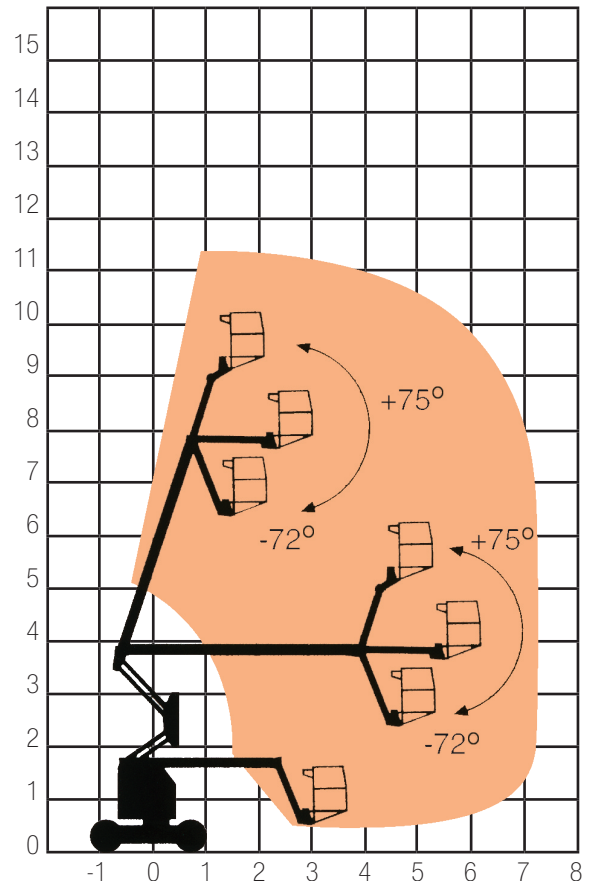

BOOMS Articulating

BA30NE

10 -12m

SPECIFICATION

Reach Height	10.89m
Platform Height	8.89m
Horizontal Outreach	6.25m
Length (Unextended)	5.31m
Closed Height (Stowed)	2.00m
Width	1.19m
Turning Radius	3.20m
Rotation	355°
Cage Dimensions	0.76 x 1.22m
Lifting Capacity	227kg
Weight	6,450kg
Power	Electric
Model Featured	Genie Z30/20N