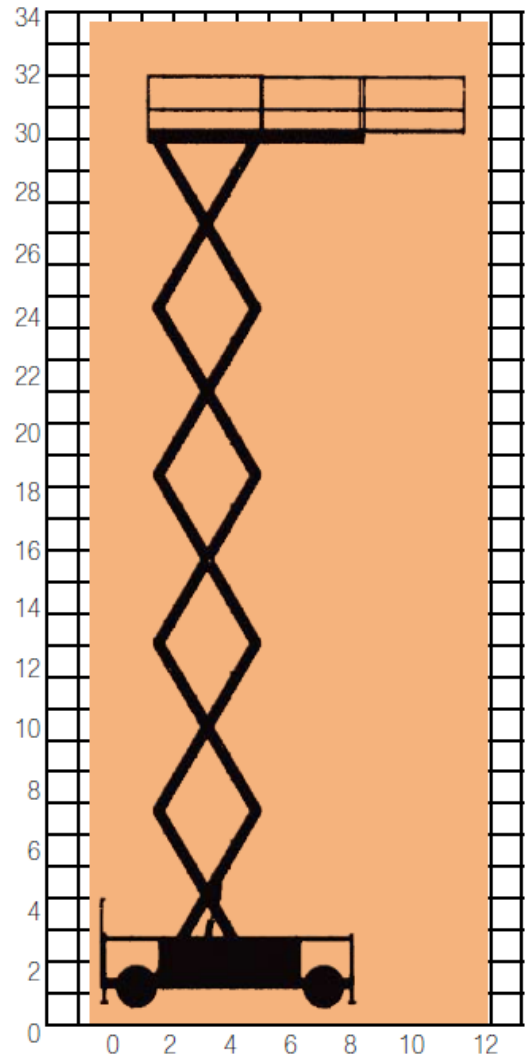

## S104D

## 28 – 34m

### SPECIFICATION

|                               |                                |
|-------------------------------|--------------------------------|
| <b>Reach Height</b>           | 33.70m                         |
| <b>Platform Height</b>        | 31.70m                         |
| <b>Length (unextended)</b>    | 7.02m                          |
| <b>Closed Height (stowed)</b> | 3.63m                          |
| <b>Width</b>                  | 2.98m                          |
| <b>Lifting Capacity</b>       | 1000kg                         |
| <b>Roll Out Extension</b>     | 3.00m                          |
| <b>Weight</b>                 | 31,200kg                       |
| <b>Power</b>                  | Diesel                         |
| <b>Model Featured</b>         | Holland Lift<br>Megastar G-320 |