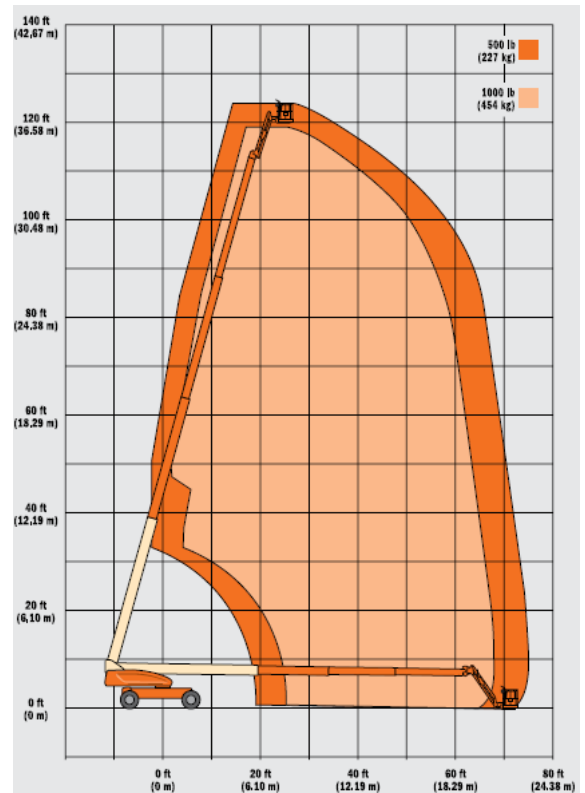

## BS120D

## 25 – 40m

### SPECIFICATION

<b>Reach Height</b>	38.58m
<b>Platform Height</b>	36.58m
<b>Horizontal Outreach</b>	22.86m
<b>Length (unextended)</b>	13.67m
<b>Closed Height (stowed height)</b>	3.05m
<b>Width (axle retracted)</b>	2.49m
<b>Width (axle extended)</b>	3.81m
<b>Turning Radius (outside, axle retracted)</b>	6.86m
<b>Rotation</b>	180°
<b>Cage Dimensions</b>	0.91 x 2.44m
<b>Lifting Capacity (SWL)</b>	227kg
<b>Weight</b>	18,552kg
<b>Power</b>	Diesel
<b>Model Featured</b>	JLG 1200SJP