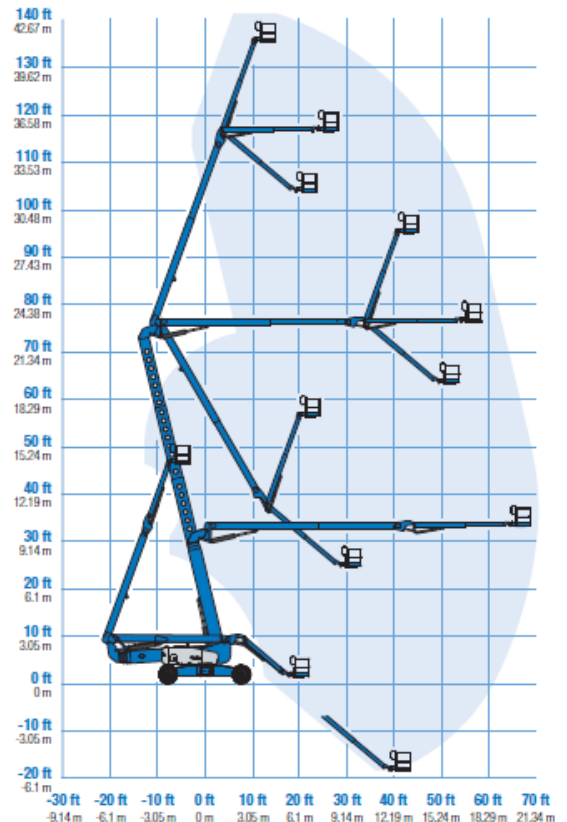

BOOMS Articulating

BA135D

40 – 45m

SPECIFICATION

Reach Height	43.15m
Platform Height	41.15m
Horizontal Outreach	21.26m
Length (unextended)	12.93m
Closed Height (stowed height)	3.09m
Width (axle retracted)	2.49m
Width (axle extended)	5.03m
Turning Radius (outside, axle retracted)	8.56m
Rotation	160°
Cage Dimensions	0.91 x 2.44m
Lifting Capacity (SWL)	272kg
Weight	20,502kg
Power	Diesel
Model Featured	Genie Z135/70